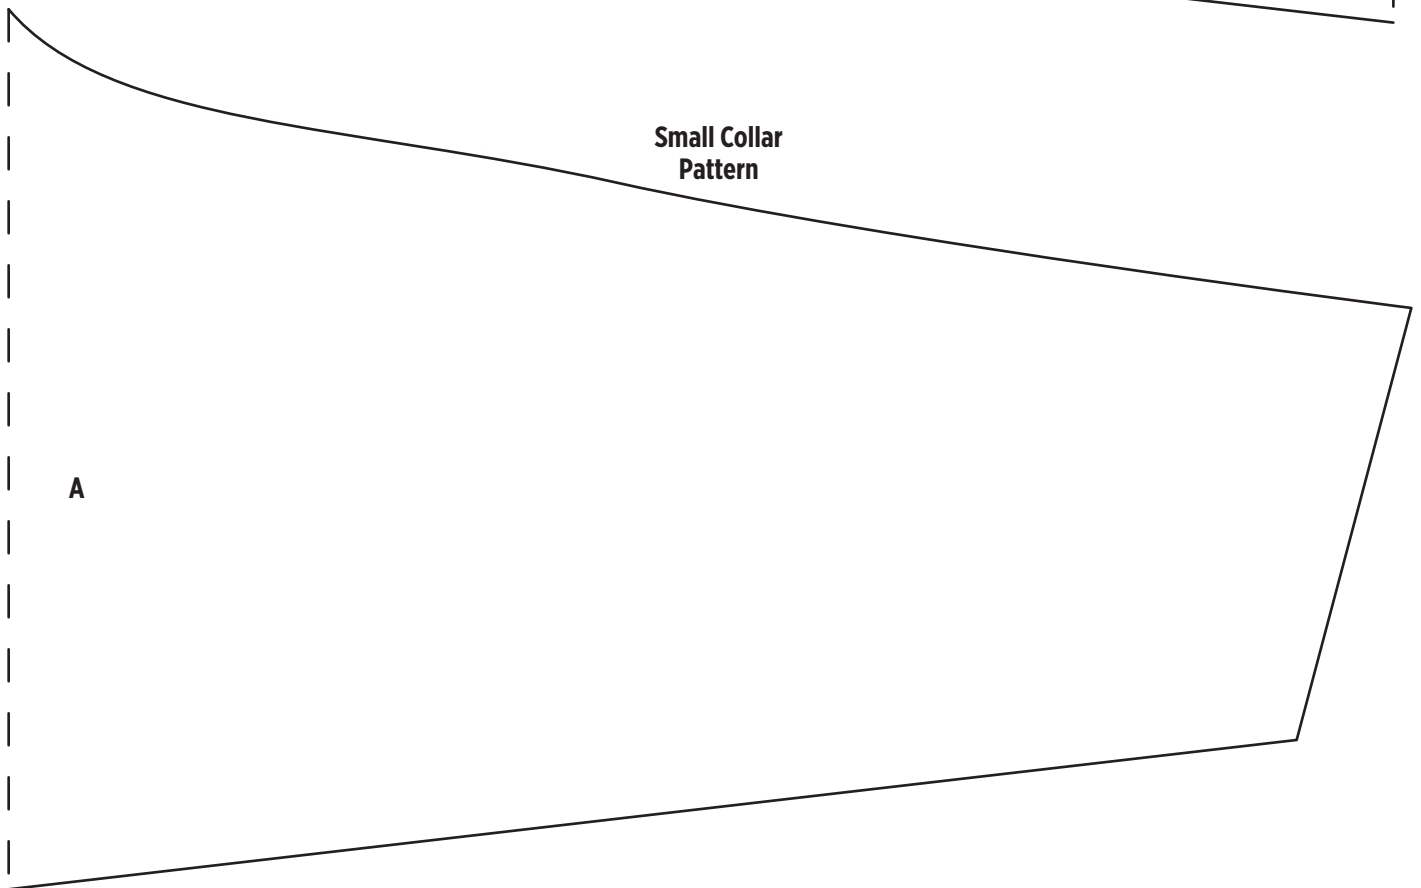

Small Collar
Pattern