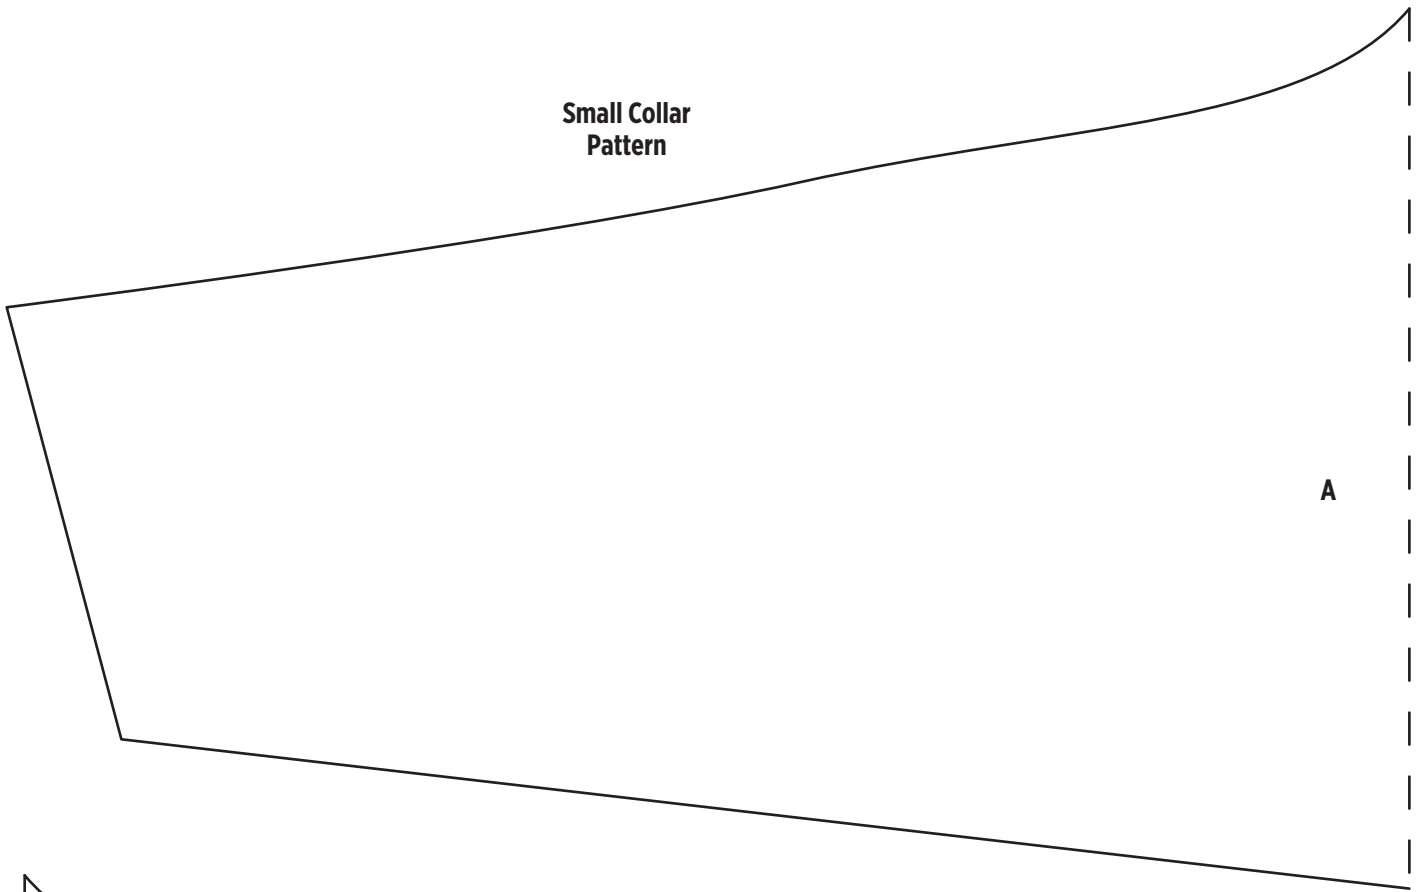

PATTERN

Criss-Cross Cornelli Wedding Cake

Small Collar
Pattern